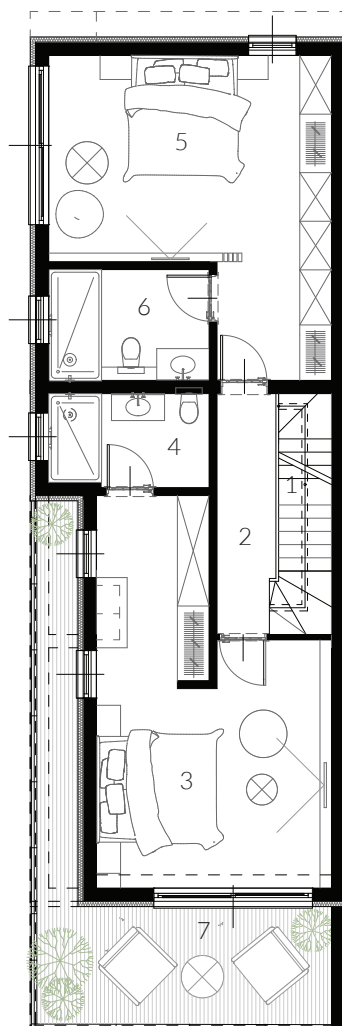

Villa B25

SUMMARY

Pool	1
Parking	2
Terrace	2
Bedroom	3
Bathroom	3

OUTDOOR	86.11 m ²
TOTAL VILLA	193.84 m ²
LAND AREA	418.12 m ²

SAN LORENZO
VILLAGE

Villa B25

Ground Floor

INDOOR AREA

1. Coridore	11.26 m ²
2. Kitchen &Dinning	15.74 m ²
3. Living Room	29.71 m ²
4. Bathroom	4.21 m ²
5. Pantry	2.63 m ²
6. Bedroom 1	15.37 m ²
7. Flower Planter	4.93 m ²

TOTAL INDOOR 83.85 m²

OUTDOOR AREA

8. Terrace	4.00 m ²
9. Pool	24.96 m ²
10. Parking	36.90 m ²

TOTAL OUTDOOR 65.86 m²

Villa B25

First Floor

INDOOR AREA

1. Stair	5.18 m ²
2. Coridore	4.95 m ²
3. Bedroom 2	26.50 m ²
4. Bathroom 2	5.31 m ²
5. Bedroom 3	25.83 m ²
6. Bathroom 3	6.42 m ²

TOTAL INDOOR 74.19 m²

OUTDOOR AREA

7. Terrace	20.25 m ²
------------	----------------------

TOTAL OUTDOOR 20.25 m²

VILLA B25