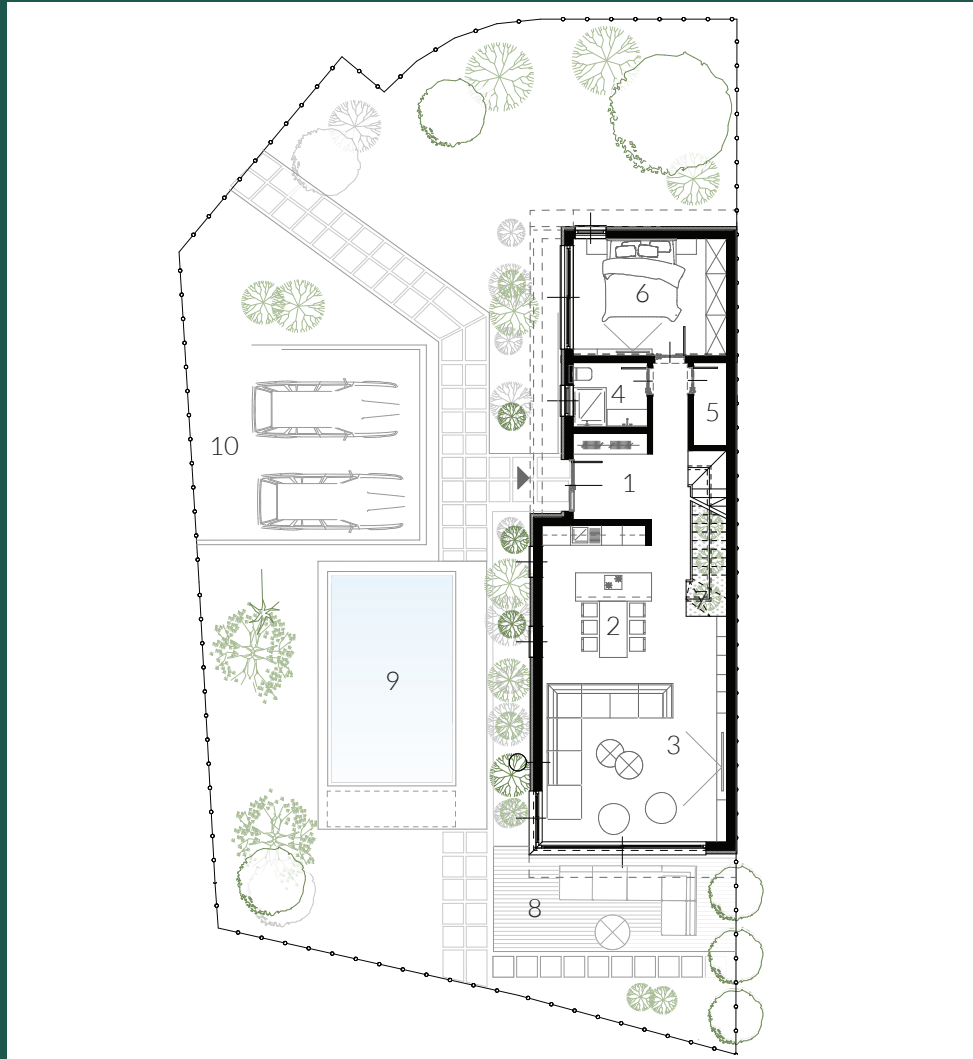

Villa B25

SUMMARY

Pool	1
Parking	2
Terrace	2
Bedroom	3
Bathroom	3

OUTDOOR	86.11 m ²
TOTAL VILLA	193.84 m ²
LAND AREA	418.12 m ²

SAN LORENZO
VILLAGE

Villa B25

Ground Floor

INDOOR AREA

1. Coridore	11.26 m ²
2. Kitchen &Dinning	15.74 m ²
3. Living Room	29.71 m ²
4. Bathroom	4.21 m ²
5. Pantry	2.63 m ²
6. Bedroom 1	15.37 m ²
7. Flower Planter	4.93 m ²

TOTAL INDOOR 83.85 m²

OUTDOOR AREA

8. Terrace	4.00 m ²
9. Pool	24.96 m ²
10. Parking	36.90 m ²

TOTAL OUTDOOR 65.86 m²

Villa B25

First Floor

INDOOR AREA

1. Stair	5.18 m ²
2. Coridore	4.95 m ²
3. Bedroom 2	26.50 m ²
4. Bathroom 2	5.31 m ²
5. Bedroom 3	25.83 m ²
6. Bathroom 3	6.42 m ²

TOTAL INDOOR 74.19 m²

OUTDOOR AREA

7. Terrace	20.25 m ²
------------	----------------------

TOTAL OUTDOOR 20.25 m²

VILLA B25