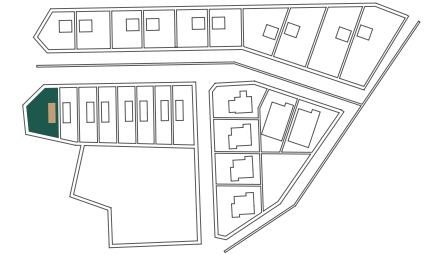

Villa B25

SUMMARY

Pool	1
Parking	2
Terrace	2
Bedroom	3
Bathroom	3

OUTDOOR	86.11 m ²
TOTAL VILLA	193.84 m ²
LAND AREA	418.12 m ²

SAN LORENZO
VILLAGE

Villa B25

Ground Floor

INDOOR AREA

1. Coridore	11.26 m ²
2. Kitchen &Dinning	15.74 m ²
3. Living Room	29.71 m ²
4. Bathroom	4.21 m ²
5. Pantry	2.63 m ²
6. Bedroom 1	15.37 m ²
7. Flower Planter	4.93 m ²

TOTAL INDOOR 83.85 m²

OUTDOOR AREA

8. Terrace	4.00 m ²
9. Pool	24.96 m ²
10. Parking	36.90 m ²

TOTAL OUTDOOR 65.86 m²

Villa B25

First Floor

INDOOR AREA

1. Stair	5.18 m ²
2. Coridore	4.95 m ²
3. Bedroom 2	26.50 m ²
4. Bathroom 2	5.31 m ²
5. Bedroom 3	25.83 m ²
6. Bathroom 3	6.42 m ²

TOTAL INDOOR 74.19 m²

OUTDOOR AREA

7. Terrace	20.25 m ²
------------	----------------------

TOTAL OUTDOOR 20.25 m²

VILLA B25