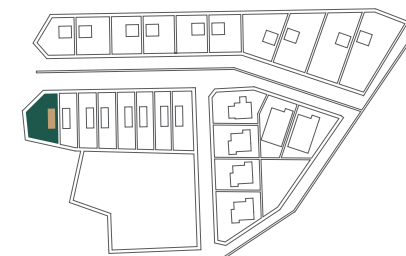

Villa B25

SUMMARY

Pool	1
Parking	2
Terrace	2
Bedroom	3
Bathroom	3

OUTDOOR	86.11 m ²
TOTAL VILLA	193.84 m ²
LAND AREA	418.12 m ²

SAN LORENZO
VILLAGE

Villa B25

Ground Floor

INDOOR AREA

1. Coridore	11.26 m ²
2. Kitchen &Dinning	15.74 m ²
3. Living Room	29.71 m ²
4. Bathroom	4.21 m ²
5. Pantry	2.63 m ²
6. Bedroom 1	15.37 m ²
7. Flower Planter	4.93 m ²

TOTAL INDOOR 83.85 m²

OUTDOOR AREA

8. Terrace	4.00 m ²
9. Pool	24.96 m ²
10. Parking	36.90 m ²

TOTAL OUTDOOR 65.86 m²

Villa B25

First Floor

INDOOR AREA

1. Stair	5.18 m ²
2. Coridore	4.95 m ²
3. Bedroom 2	26.50 m ²
4. Bathroom 2	5.31 m ²
5. Bedroom 3	25.83 m ²
6. Bathroom 3	6.42 m ²

TOTAL INDOOR 74.19 m²

OUTDOOR AREA

7. Terrace	20.25 m ²
------------	----------------------

TOTAL OUTDOOR 20.25 m²

VILLA B25